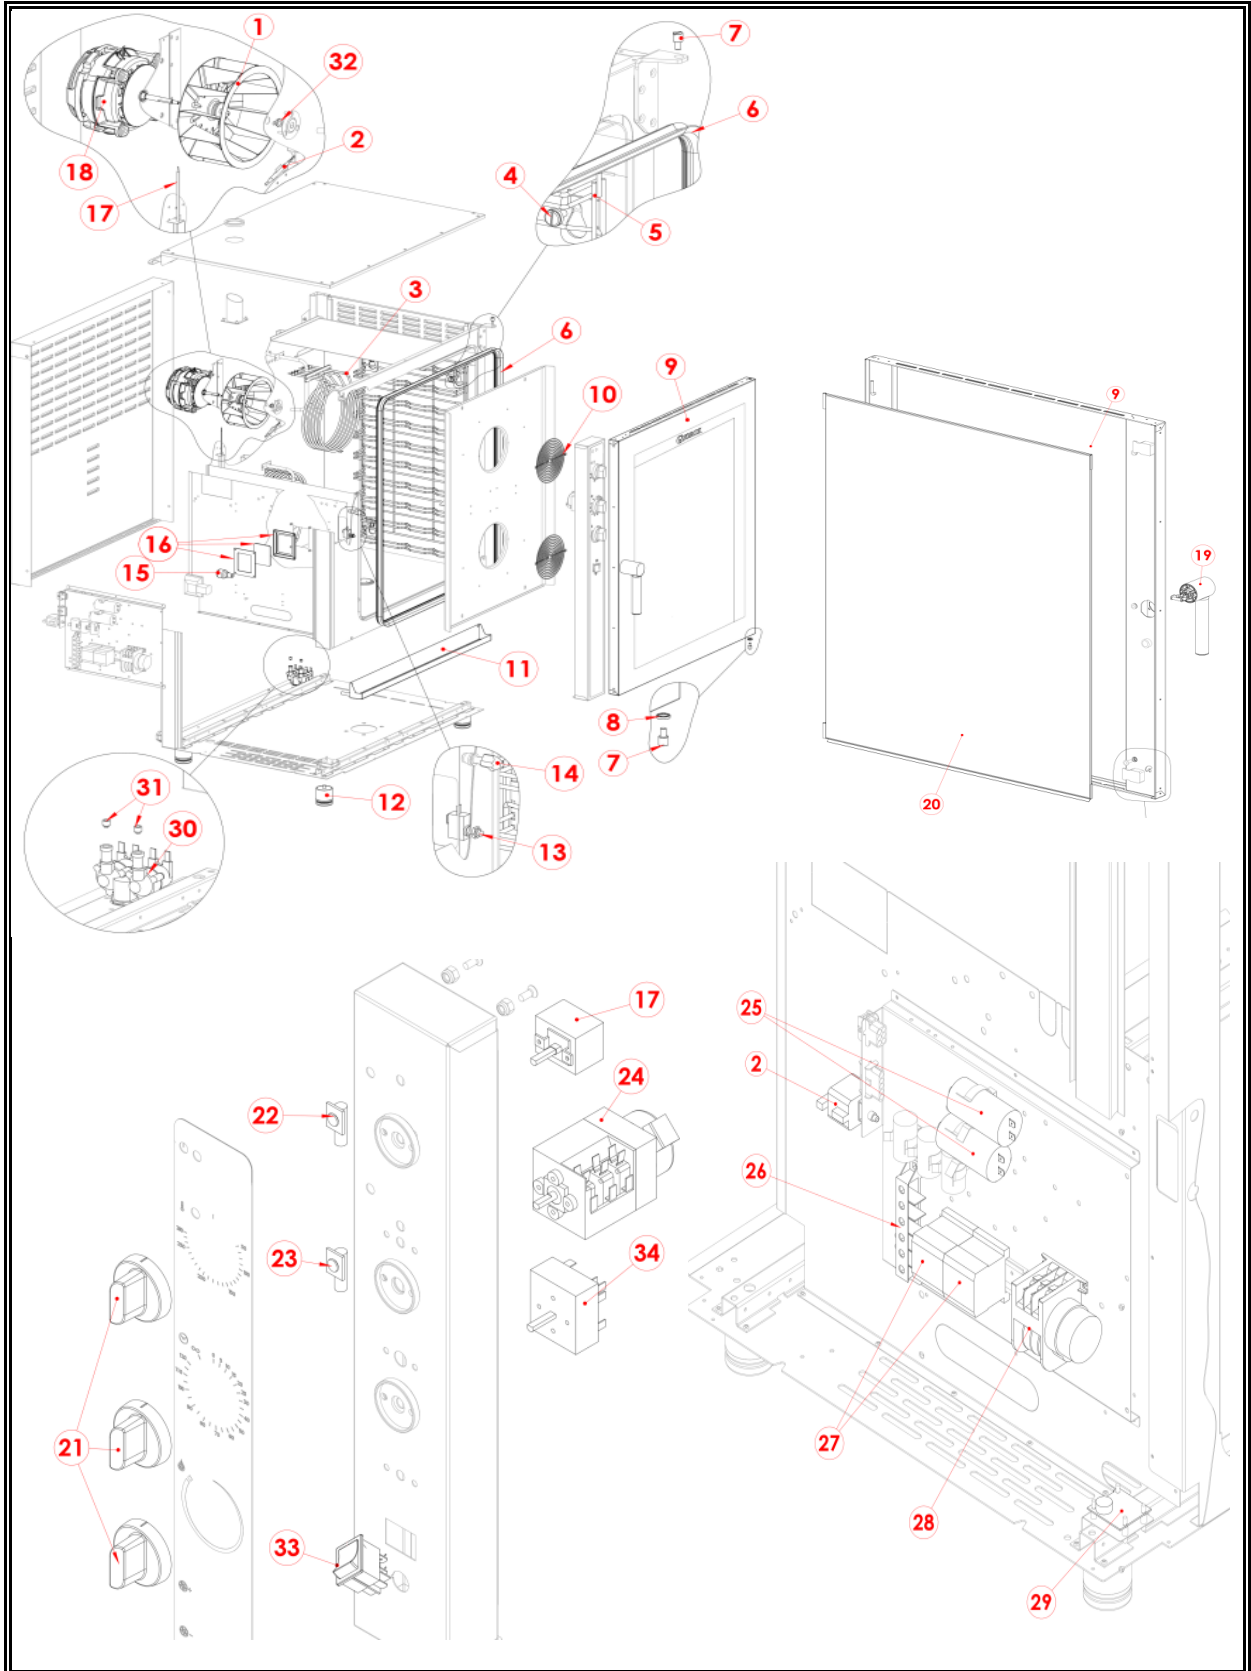

7466.0025

Onderdelen informatie
Erzatzteil information
Spare part information
Information de pièces

POS:	Art.No.:	Omschrijving:	Aantal:
1	CS9089.0376	Oven fan with polygonal blades 180x77	
2	CS9089.0075	Thermostat 1ph. safety.350°C 5519562030	
3	CS9102.0180	Heating element 6000 W 230V	
4		Bearing pin for grids rack	
5	CS9089.0655	Grids rack	
6	CS9089.0200	Seal black	
7	CS9089.0305	Spindle for door	
8	CS9089.0306	Bush for door pin	
9		Door with glass	
10		Fan guard grid	
11		Condensation collector tray	
12	CS9102.0213	Adjustable foot	
13	CS9089.0160	Door microswitch	
14		Whiting for closing	
15	CS9393.0330	Oven light	
16	CS9089.0170	Kit lamp socket gasket	
17	CS9089.0288	Main thermostat	
18	CS9089.0255	Motor 1ph hp0,25	
19	CS9102.0470	Oven door knob	
20		Oven glass	
21		Silk-screened knob for oven	
22	CS9999.0062	Fluorescent pilot light (green)	
23	CS9999.0061	Neon pilot light (orange)	
24	CS9089.0125	Timer 120'	
25		Motor capacitor 12,5uF	
26		Terminal block	
27	CS9089.0585	Contacteur 20A	
28	CS9089.0380	Motor rotation inverter	
29	CS9089.0565	Electronic buzzer board	
30	CS9089.0240	2-way solenoid valve with filter	
31	CS9089.0210	Nozzle for pipe humidifying	
32	CS9102.0125	Motor shaft seal	
33		2 speed switch	
34	CS9162.5310	Energy regulator 16A 220V	