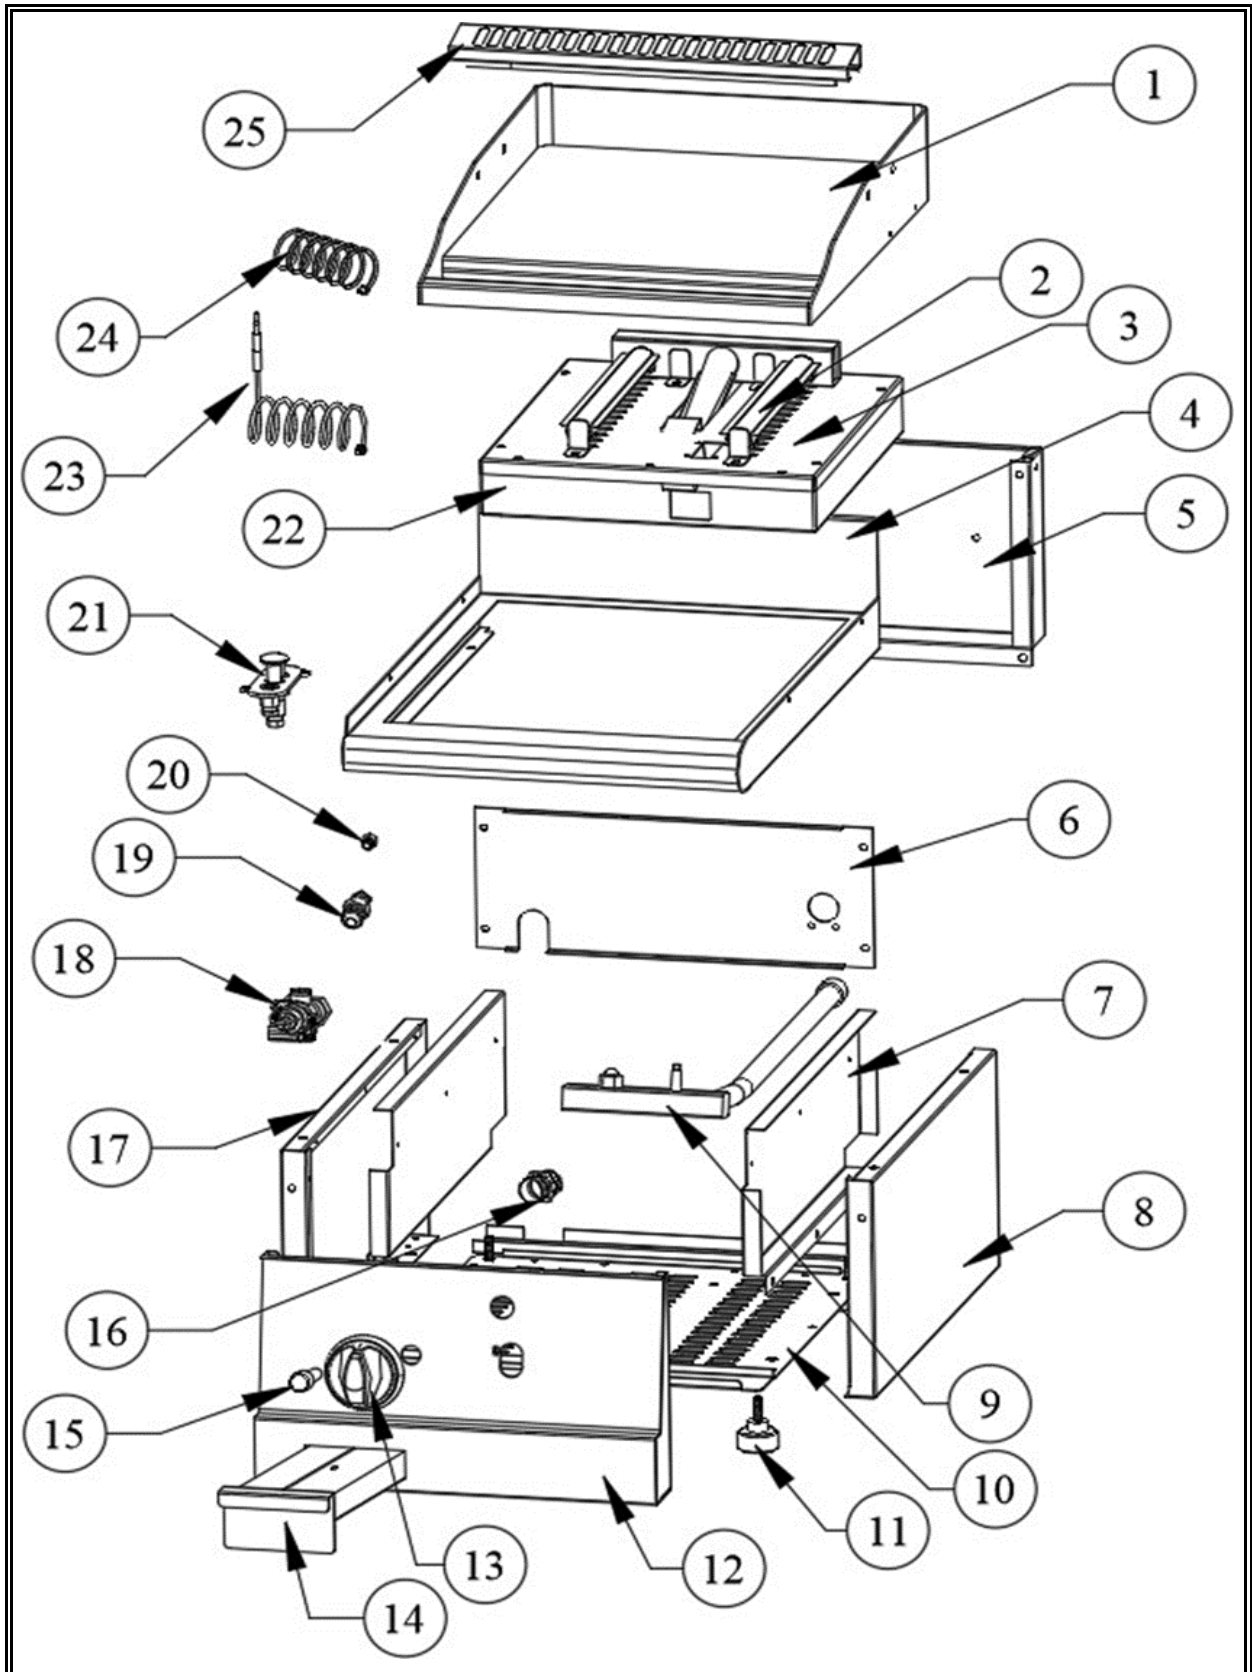

CombiSteel

7178.0055

v1.0

Onderdelen informatie
Erzatzteil information
Spare part information
Information de pièces

CombiSteel

7178.0055

Onderdelenlijst 7178.0055

POS:	Art.No.:	Omschrijving:	Aantal:
1		Chrome Plate	1
2	CS9289.0065	Burner	1
3		Bottom Combustion Chamber	1
4		Top Table	1
5		Upper Back Panel	1
6		Back Panel	1
7		Side Panel Isolation	2
8		Right Side Panel	1
9	CS9289.0070	Gas Tank	1
10		Bottom Part	1
11	CS9289.0030	Adjustable Legs	4
12		Front Panel	1
13	CS9289.0660	Ø8 Knob	1
13A	CS9289.0907	Knob Pad with Igniter	1
14		Oil Drawer	1
15	CS9289.0665	Piezo Igniter	1
16		1/2-1/2" Gas Inlet Fitting Part 35mm	1
17		Left Side Panel	1
18	CS9289.0075	Gas Valve	1
19	CS9289.0880	3/8"-5/16" Inj Inlet	1
20	CS9289.0085	M8 Inj LPG Ø1.20mm	1
20A	CS9289.0090	M8 Inj NG Ø1.80mm	1
21	CS9289.1380	Aluminized Pilot	1
22		Combustion Chamber	1
23	CS9401.0402	M8 Thermocouple 80cm	1
24	CS9289.1330	Igniter Cable 80cm	1
25	CS9289.1074	Chimney Part	1