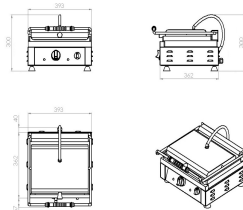

CONTACT GRILL SMOOTH

€455.00

SKU:

7491.0015

Discover the versatile and stylish contact grill!

The contact grill is the perfect addition to any kitchen, designed to make cooking easier and more versatile. Whether you're quickly preparing a meal or perfectly grilling ingredients, this contact grill delivers delicious results every time. The grill features smooth grill plates, ensuring your dishes cook evenly without grill marks. Device dimensions: 410x500x300 mm (WxDxH) – Grill plate dimensions (WxD): 360x270 mm – Power consumption: 2.5 kW – Temperature range: +50/+300°C – Weight: 29 kg.

EAN code	7435137845836	Width (mm)	410
Depth (mm)	500	Height (mm)	300
Parcel ready	No	Gross Weight (kg)	29
Particulars	Grill plates made of cast iron, body made of stainless steel	Voltage (Volt)	230
Frequency (Hz)	50	Electrical power (kW)	2,5
Model tabletop/ freestanding/drop-in	Tabletop	Temperature range (°C)	+50 / +300
Griddle surface	Smooth	Dim. griddle WxD (mm)	360x270
Grease collection tray / drawer	Yes	Brand	COMBISTEEL
Plug and play (EU only)	Yes		