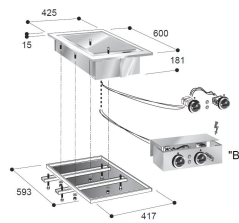

## EL. FRY TOP SMOOTH 400V

€2,320.00

SKU:

7266.0045

EAN code	6017436648625	Width (mm)	425
Depth (mm)	600	Height (mm)	181
Parcel ready	No	Gross Weight (kg)	38
Voltage (Volt)	400	Frequency (Hz)	50
Electrical power (kW)	3,9	Version	Electric
Temperature range (°C)	+50/+320	Installation Width (mm)	417
Installation depth (mm)	593	Griddle surface	Smooth
Plug and play (EU only)	No		