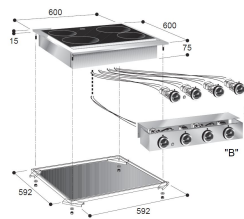

CERAMIC RANGE 4 ZONES

€2,870.00

SKU:

7266.0040

Diameter top plate (Ø mm)	2x 240 / 1x 180 / 1x 145	EAN code	6017430043082
Width (mm)	600	Depth (mm)	600
Height (mm)	260	Parcel ready	No
Gross Weight (kg)	35	Voltage (Volt)	400
Frequency (Hz)	50	Electrical power (kW)	2x 2,4 / 1x 1,8 / 1x 1,2
Version	Electric	Number of burners	4
Installation Width (mm)	592	Installation depth (mm)	592
Plug and play (EU only)	No		