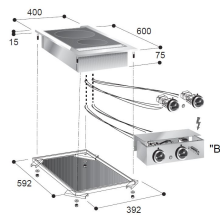

## CERAMIC RANGE 2 ZONES

€2,095.00

SKU:

7266.0035

Diameter top plate (Ø mm)	1x 240 / 1x 180	EAN code	6017447056051
Width (mm)	400	Depth (mm)	600
Height (mm)	260	Parcel ready	No
Gross Weight (kg)	26	Voltage (Volt)	400
Frequency (Hz)	50	Electrical power (kW)	1x 2,4 / 1x 1,8
Version	Electric	Number of burners	2
Installation Width (mm)	392	Installation depth (mm)	592
Plug and play (EU only)	No		