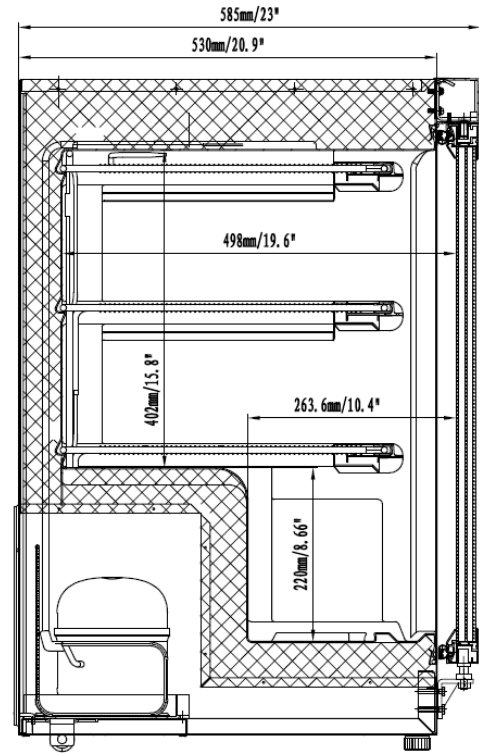

FREEZER WHITE 1 DOOR

€530.00

SKU:

7950.5345

| | | | |
|-------------------------------|--------------------------|--------------------------------------|-------------|
| EAN code | 6153306073033 | Width (mm) | 600 |
| Depth (mm) | 585 | Height (mm) | 850 |
| Material | White painted steel | Material interior | ABS Plastic |
| Color | White | Parcel ready | No |
| Gross Weight (kg) | 50 | Net weight(kg) | 41 |
| Voltage (Volt) | 230 | Frequency (Hz) | 50 |
| Electrical power (kW) | 0,325 | Model tabletop/ freestanding/drop-in | Tabletop |
| Cooling agent | R 290 | Temperature range (°C) | -25/-18 |
| Number of guide pairs | 2 | Number of grids | 2 |
| Guides distance (mm) | 177,5 | Max. grid load (kg) | 46,5 |
| Gross Capacity (Ltr) | 108 | Net Capacity (Ltr) | 92 |
| Dim. interior WxDxH (mm) | 482x474x612 | Operation | Digital |
| Temperature display | Yes, digital | Lights | No |
| Type of cooling | Static | Lockable | Yes |
| Mobile | No | Number of doors | 1 |
| Door left / right hinging | Right | Door reversible | Yes |
| Noise level (dB) | 52 | Defrost | Manual |
| Max. ambient temperature (°C) | 35 | Insulation thickness (mm) | 60,5 |
| Energy Class (A/G) | No energy label required | Brand | COMBISTEEL |
| Refrigerant quantity (gr) | 42 | Self-closing door | No |