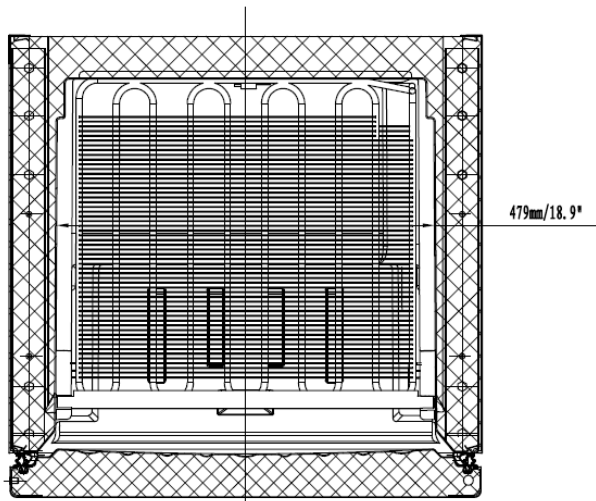

FREEZER WHITE 1 DOOR

€530.00

SKU:

7950.5345

| | | | |
|-------------------------------|--------------------------|--------------------------------------|-------------|
| EAN code | 6153306073033 | Width (mm) | 600 |
| Depth (mm) | 585 | Height (mm) | 850 |
| Material | White painted steel | Material interior | ABS Plastic |
| Color | White | Parcel ready | No |
| Gross Weight (kg) | 50 | Net weight(kg) | 41 |
| Voltage (Volt) | 230 | Frequency (Hz) | 50 |
| Electrical power (kW) | 0,325 | Model tabletop/ freestanding/drop-in | Tabletop |
| Cooling agent | R 290 | Temperature range (°C) | -25/-18 |
| Number of guide pairs | 2 | Number of grids | 2 |
| Guides distance (mm) | 177,5 | Max. grid load (kg) | 46,5 |
| Gross Capacity (Ltr) | 108 | Net Capacity (Ltr) | 92 |
| Dim. interior WxDxH (mm) | 482x474x612 | Operation | Digital |
| Temperature display | Yes, digital | Lights | No |
| Type of cooling | Static | Lockable | Yes |
| Mobile | No | Number of doors | 1 |
| Door left / right hinging | Right | Door reversible | Yes |
| Noise level (dB) | 52 | Defrost | Manual |
| Max. ambient temperature (°C) | 35 | Insulation thickness (mm) | 60,5 |
| Energy Class (A/G) | No energy label required | Brand | COMBISTEEL |
| Refrigerant quantity (gr) | 42 | Self-closing door | No |