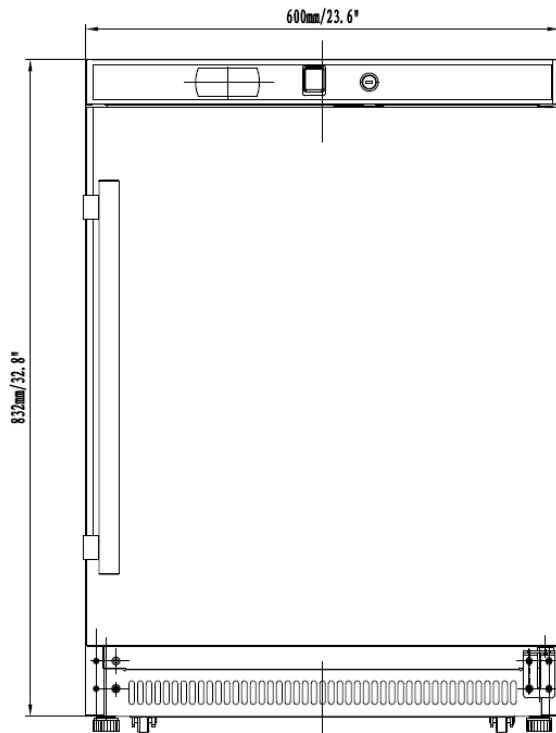

FREEZER WHITE 1 DOOR

€530.00

SKU:

7950.5345

| | | | |
|-------------------------------|--------------------------|--------------------------------------|-------------|
| EAN code | 6153306073033 | Width (mm) | 600 |
| Depth (mm) | 585 | Height (mm) | 850 |
| Material | White painted steel | Material interior | ABS Plastic |
| Color | White | Parcel ready | No |
| Gross Weight (kg) | 50 | Net weight(kg) | 41 |
| Voltage (Volt) | 230 | Frequency (Hz) | 50 |
| Electrical power (kW) | 0,325 | Model tabletop/ freestanding/drop-in | Tabletop |
| Cooling agent | R 290 | Temperature range (°C) | -25/-18 |
| Number of guide pairs | 2 | Number of grids | 2 |
| Guides distance (mm) | 177,5 | Max. grid load (kg) | 46,5 |
| Gross Capacity (Ltr) | 108 | Net Capacity (Ltr) | 92 |
| Dim. interior WxDxH (mm) | 482x474x612 | Operation | Digital |
| Temperature display | Yes, digital | Lights | No |
| Type of cooling | Static | Lockable | Yes |
| Mobile | No | Number of doors | 1 |
| Door left / right hinging | Right | Door reversible | Yes |
| Noise level (dB) | 52 | Defrost | Manual |
| Max. ambient temperature (°C) | 35 | Insulation thickness (mm) | 60,5 |
| Energy Class (A/G) | No energy label required | Brand | COMBISTEEL |
| Refrigerant quantity (gr) | 42 | Self-closing door | No |