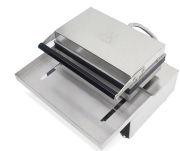

WAFFLE IRON 5PCS CHURROS

€300.00

SKU:

7540.0095

Discover the innovative churros waffle maker!

Bring the irresistible taste of churros to your kitchen or business in an exciting new form. This waffle maker creates delicious churros waffles: crispy on the outside, fluffy on the inside, and perfect for dipping in chocolate or other toppings. Ideal for breakfast, dessert, or a unique snack! Thanks to its convenient design, you can quickly and easily make 5 churros waffles at once. Dimensions 380x350x465 mm (LxDxH) – Power 1.75 kW – Weight 12 kg.

Key Features:

- **Capacity of 5 waffles:** prepare 5 perfectly shaped churros waffles in one go.
- **Cast aluminum plates:** lightweight, durable, and built to withstand heavy use.
- **Non-stick Teflon coating:** prevents sticking and ensures easy cleaning.
- **Adjustable temperature control:** achieve the perfect texture, from golden brown and crispy to softer and fluffier.

Create the most delicious churros waffles in no time and surprise everyone. Order today and turn every moment into a celebration!

EAN code	6153305095012	Width (mm)	380
Depth (mm)	350	Height (mm)	465
Material	Stainless steel Aisi 201	Parcel ready	Yes
Gross Weight (kg)	13	Net weight(kg)	12
Particulars	Cast aluminium plate with a teflon non-stick coating	Voltage (Volt)	230
Frequency (Hz)	50	Electrical power (kW)	1.75
Model tabletop/ freestanding/drop-in	Tabletop	Dim. griddle WxD (mm)	Waffle size: 297x22x20mm
Operation	Knob	Brand	COMBISTEEL
Plug and play (EU only)	Yes		