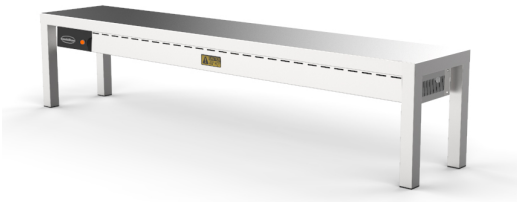

**OVERSHELF CERAMIC HEATED 1 LEVEL
1600 4 HEATERS OF 250W**

€705.00

SKU:

7333.0506

EAN code	6153302175175	Width (mm)	1600
Depth (mm)	300	Height (mm)	350
Material	Stainless steel	Color	Stainless steel
Parcel ready	No	Gross Weight (kg)	14
Voltage (Volt)	230	Frequency (Hz)	50
Electrical power (kW)	4x 0,25	Brand	COMBISTEEL
Plug and play (EU only)	Yes		