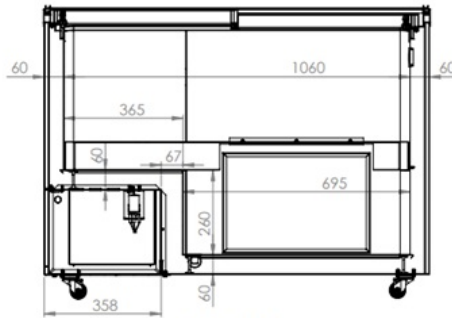

SECTION B-B
SCALE 1 : 10