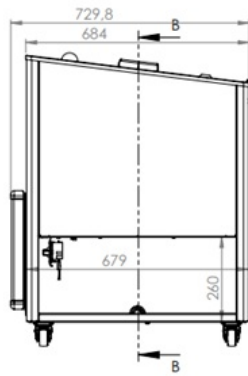

SECTION B-B
SCALE 1 : 10