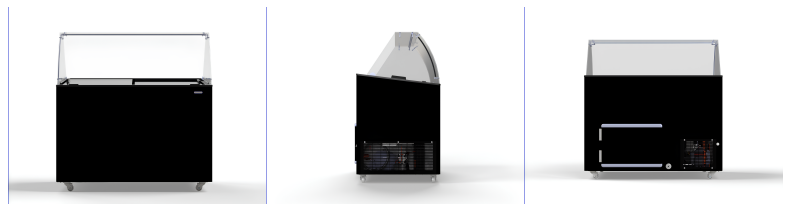

ICE CREAM DISPLAY JAVA BLACK 8x5 LTR

€1,395.00

SKU:

7472.0129

Meet our efficient and stylish black ice cream display Java!

This stylish black ice cream display is the perfect choice for presenting and storing scoop ice cream in ice cream parlors, restaurants, or during events. The static cooling system ensures a constant temperature, while the manual defrosting makes maintenance easy. The display can hold 8 trays of 5 liters, and the undercooling offers additional storage space. The model is movable, allowing you to reposition it flexibly. It also features sliding windows, which further enhance accessibility and ease of use. Dimensions: 1184x727x1229 mm (WxDxH) - Temperature: -24/-14°C - Power consumption: 0.2 kW - Weight: 85 kg.

Whether you run an ice cream parlor or sell ice cream at events, this black ice cream display Java offers the perfect combination of style, functionality, and ease of use. Order now and offer your customers an irresistible presentation of your delicious ice cream!

EAN code	7422242973912	Width (mm)	1184
Depth (mm)	684	Height (mm)	1229
Color	Black	Gross Weight (kg)	85
Particulars	Storage space for 10 ice bins of 5L (36x16.5)	Voltage (Volt)	230
Frequency (Hz)	50	Electrical power (kW)	0,2
Cooling agent	R 290	Capacity in units per time	8x5 ltr
Temperature range (°C)	-24/-14	Gross Capacity (Ltr)	355
Dim. interior WxDxH (mm)	1060x560x688	Lights	No
Type of cooling	Static	Mobile	Yes
Noise level (dB)	50	Under cooling	Yes
Defrost	Manual	Max. ambient temperature (°C)	30
Power consumption (Kw/24h)	3,01	Brand	COMBISTEEL
Refrigerant quantity (gr)	110 / 150	Energy Class (A/G)	A
EPREL ID	1941424	Plug and play (EU only)	Yes
Accessories excluded	ice cream bins		