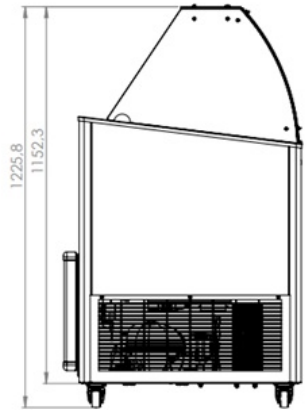

SECTION B-B
SCALE 1 : 10