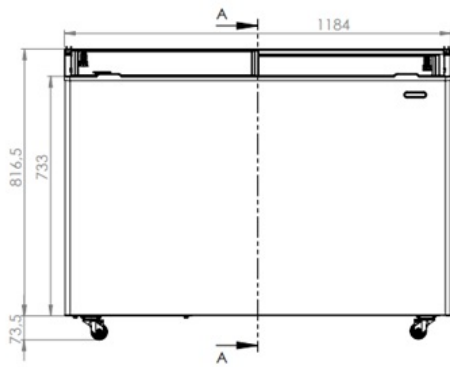

ICE CREAM DISPLAY JAVA BLACK 8x5 LTR

€1,395.00

SKU:

7472.0129

Meet our efficient and stylish black ice cream display Java!

This stylish black ice cream display is the perfect choice for presenting and storing scoop ice cream in ice cream parlors, restaurants, or during events. The static cooling system ensures a constant temperature, while the manual defrosting makes maintenance easy. The display can hold 8 trays of 5 liters, and the undercooling offers additional storage space. The model is movable, allowing you to reposition it flexibly. It also features sliding windows, which further enhance accessibility and ease of use. Dimensions: 1184x727x1229 mm (WxDxH) - Temperature: -24/-14°C - Power consumption: 0.2 kW - Weight: 85 kg.

EAN code	7422242973912	Width (mm)	1184
Depth (mm)	684	Height (mm)	1229
Color	Black	Gross Weight (kg)	85
Particulars	Storage space for 10 ice bins of 5L (36x16.5)	Voltage (Volt)	230
Frequency (Hz)	50	Electrical power (kW)	0,2
Cooling agent	R 290	Capacity in units per time	8x5 ltr
Temperature range (°C)	-24/-14	Gross Capacity (Ltr)	355
Dim. interior WxDxH (mm)	1060x560x688	Lights	No
Type of cooling	Static	Mobile	Yes
Noise level (dB)	50	Under cooling	Yes
Defrost	Manual	Max. ambient temperature (°C)	30
Power consumption (Kw/24h)	3,01	Brand	COMBISTEEL
Refrigerant quantity (gr)	110 / 150	Energy Class (A/G)	A
EPREL ID	1941424	Plug and play (EU only)	Yes
Accessories excluded	ice cream bins		