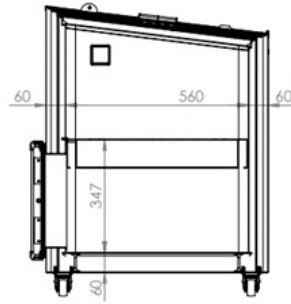

EAN code	7422242973912	Width (mm)	1184
Depth (mm)	684	Height (mm)	1229
Color	Black	Gross Weight (kg)	85
Particulars	Storage space for 10 ice bins of 5L (36x16.5)	Voltage (Volt)	230
Frequency (Hz)	50	Electrical power (kW)	0,2
Cooling agent	R 290	Capacity in units per time	8x5 ltr
Temperature range (°C)	-24/-14	Gross Capacity (Ltr)	355
Dim. interior WxDxH (mm)	1060x560x688	Lights	No
Type of cooling	Static	Mobile	Yes
Noise level (dB)	50	Under cooling	Yes
Defrost	Manual	Max. ambient temperature (°C)	30
Power consumption (Kw/24h)	3,01	Brand	COMBISTEEL
Refrigerant quantity (gr)	110 / 150	Energy Class (A/G)	A
EPREL ID	1941424	Plug and play (EU only)	Yes
Accessories excluded	ice cream bins		