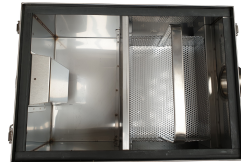

**GREASE TRAP SS 22L Does not meet
NEN-1825 standards**

€245.00

SKU:

7490.0310

EAN code	6153304159180	Width (mm)	380
Depth (mm)	270	Height (mm)	230
Material	Stainless steel Aisi 304	Parcel ready	Yes
Gross Weight (kg)	8	Particulars	22L/minuut=0.37L/seconde
Drainage connection (mm)	62	Capacity in units per time	22L