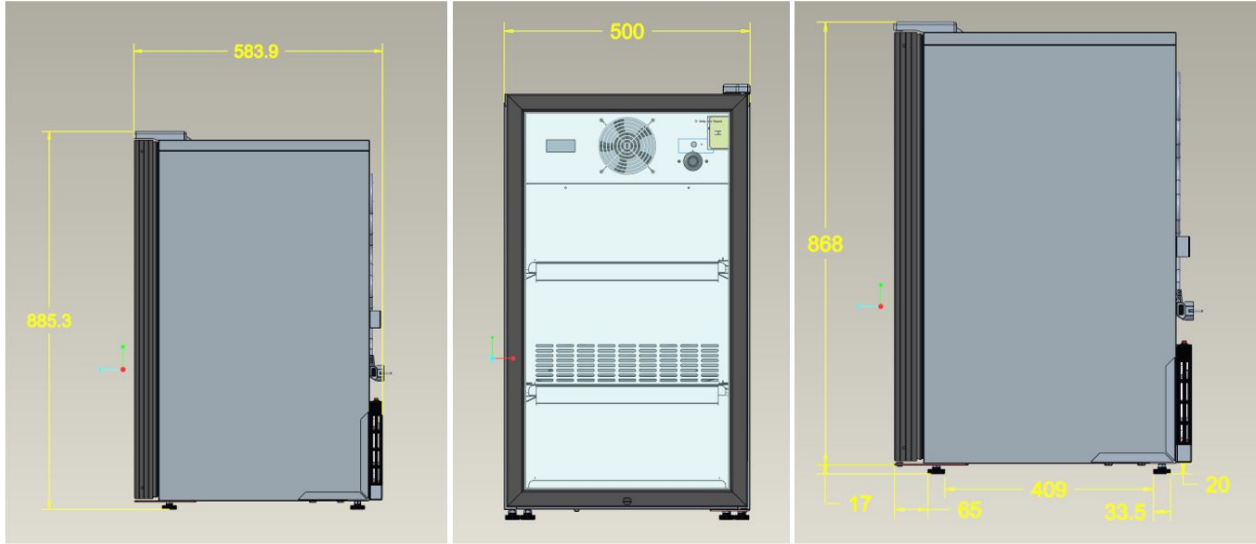

COUNTER TOP GLASS DOOR REFRIGERATOR 136L BLACK

€799.00

SKU:

7464.0015

Compact and Stylish: Glass Door Countertop Refrigerator 136L Black

This glass door countertop refrigerator is a practical and professional cooling solution for commercial and semi-commercial environments. Thanks to its compact size and transparent glass door, the contents are always clearly visible, making it ideal for hospitality venues, offices, shops, or meeting rooms. The refrigerator combines efficient cooling with a modern appearance and is perfectly suited for displaying and chilled storage of drinks and products. Dimensions: 500x585x885 mm (WxDxH) – Capacity: 136 liters – Temperature range: +4/+10°C – Power consumption: 0.145 kW – Weight: 50 kg.

Key features:

- **Glass door with LED lighting:** Ensures excellent product visibility and an attractive presentation.
- **Compact countertop model:** Space-saving design, easy to place under a counter or at a convenient location.
- **Flexible interior layout:** Supplied with 2 adjustable shelves for versatile product storage.
- **Manual defrosting:** Easy to maintain and reliable in daily use.

EAN code	7422242947944	Width (mm)	500
Depth (mm)	585	Height (mm)	885
Color	Black	Parcel ready	No
Gross Weight (kg)	50	Voltage (Volt)	230
Frequency (Hz)	50	Electrical power (kW)	0,145
Model tabletop/ freestanding/drop-in	Tabletop	Cooling agent	R 600 A
Temperature range (°C)	+4/+10	Number of grids	2
Max. grid load (kg)	28	Net Capacity (Ltr)	136
Dim. interior WxDxH (mm)	430x436x774	Grid(s) size WxD (mm)	413x401
Lights	Yes, LED	Type of cooling	Ventilated
Lockable	No	Mobile	No
Number of doors	1	Door left / right hinging	Right
Door reversible	No	Noise level (dB)	56
Defrost	Manual	Max. ambient temperature (°C)	32
Insulation thickness (mm)	38	Energy Class (A/G)	F
Brand	COMBISTEEL	Refrigerant quantity (gr)	25
EPREL ID	1175432	Plug and play (EU only)	Yes