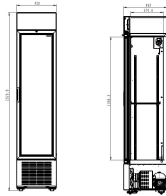

REFRIGERATOR 1 GLASS DOOR BLACK 232L *TRANSPORT ON REQUEST*

€1,140.00

SKU:

7464.0200

EAN code

7422242945940

Width (mm)

450

Depth (mm)	497	Height (mm)	2024
Material	Powder coated steel	Material interior	ABS Plastic
Color	Black	Parcel ready	No
Gross Weight (kg)	88	Particulars	Lichtschakelaar aanwezig
Voltage (Volt)	230	Frequency (Hz)	50
Electrical power (kW)	0,21	Cooling agent	R 600 A
Temperature range (°C)	+4/+10	Number of grids	4
Max. grid load (kg)	20	Number of bottles	105 (500ML)
Number of cans	230 (330ML)	Gross Capacity (Ltr)	232
Dimensions light box WxH (mm)	555x177	Dim. interior WxDxH (mm)	374x388x1408
Grid(s) size WxD (mm)	357x331	Operation	Manual
Lights	Yes, LED	Type of cooling	Static with fan
Lockable	Yes	Number of doors	1
Door left / right hinging	Right	Door reversible	No
Noise level (dB)	55	Defrost	Manual
Max. ambient temperature (°C)	32	Insulation thickness (mm)	38
Energy Class (A/G)	F	Brand	COMBISTEEL
Refrigerant quantity (gr)	40	EPREL ID	1175343
Plug and play (EU only)	Yes	Self-closing door	Yes