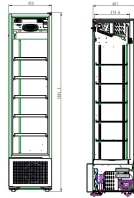

## REFRIGERATOR 1 GLASS DOOR BLACK 221L

€1,120.00

SKU:

7464.0205

EAN code	7422242945957	Width (mm)	450
Depth (mm)	497	Height (mm)	1881

Material	Powder coated steel	Material interior	ABS Plastic
Color	Black	Parcel ready	No
Gross Weight (kg)	78	Particulars	Lichtschakelaar aanwezig
Voltage (Volt)	230	Frequency (Hz)	50
Electrical power (kW)	0,21	Cooling agent	R 600 A
Temperature range (°C)	+4/+10	Number of grids	4
Max. grid load (kg)	20	Number of bottles	105 (500ML)
Number of cans	210 (330ML)	Gross Capacity (Ltr)	221
Dim. interior WxDxH (mm)	374x388x1441	Grid(s) size WxD (mm)	357x331
Operation	Manual	Lights	Yes, LED
Type of cooling	Static with fan	Lockable	Yes
Number of doors	1	Door left / right hinging	Right
Door reversible	No	Noise level (dB)	55
Defrost	Manual	Max. ambient temperature (°C)	32
Insulation thickness (mm)	38	Energy Class (A/G)	D
Brand	COMBISTEEL	Refrigerant quantity (gr)	40
EPREL ID	1175180	Plug and play (EU only)	Yes
Self-closing door	Yes		