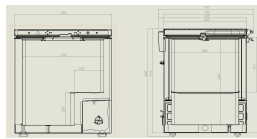

CHEST FREEZER SS COVER 202 L

€597.00

SKU:

7151.1100

EAN code	7422242940914	Width (mm)	765
Depth (mm)	743	Height (mm)	840
Color	White	Accessories included	1 mand
Parcel ready	No	Gross Weight (kg)	39
Particulars	Incl. ijskrabber	Voltage (Volt)	230
Frequency (Hz)	50	Electrical power (kW)	0,1
Cooling agent	R 600 A	Temperature range (°C)	-18/-24
Freezing capacity kg/24 hours	9	Number of baskets	1
Gross Capacity (Ltr)	202	Dim. interior WxDxH (mm)	638x528x668
Lights	Yes, LED	Type of cooling	Static
Lockable	Yes	Mobile	No
Noise level (dB)	41	Max. ambient temperature (°C)	43
Insulation thickness (mm)	60	Energy Class (A/G)	E
Brand	COMBISTEEL	EPREL ID	978059
Plug and play (EU only)	Yes		