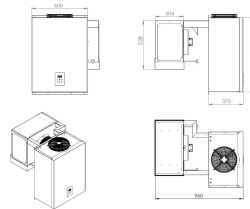

**POSITIVE WALL-MOUNTED STRADDLE-TYPE
UNIT 13,1-18 M3**

€3,115.00

SKU:

7489.0420

EAN code	6153303895881	Width (mm)	600
Depth (mm)	960	Height (mm)	803
Gross Weight (kg)	110	Voltage (Volt)	230
Frequency (Hz)	50	Electrical power (kW)	0,98
Cooling agent	R 290	Temperature range (°C)	+2/+8
Cooling capacity (m3)	>13,1-18	Max. ambient temperature (°C)	43
Brand	COMBISTEEL	Refrigerant quantity (gr)	200