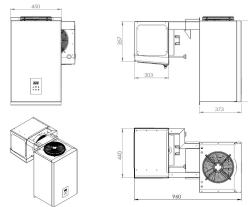

**POSITIVE WALL-MOUNTED STRADDLE-TYPE
UNIT 6,6-9 M3**

€2,295.00

SKU:

7489.0410

EAN code	6153303873865	Width (mm)	450
Depth (mm)	960	Height (mm)	723
Gross Weight (kg)	90	Voltage (Volt)	230
Frequency (Hz)	50	Electrical power (kW)	0,78
Cooling agent	R 290	Temperature range (°C)	+2/+8
Cooling capacity (m3)	>6,6-9	Max. ambient temperature (°C)	43
Brand	COMBISTEEL	Refrigerant quantity (gr)	170