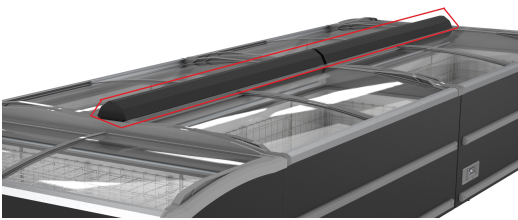

CHEST FREEZER JOINT BLACK 2125

€140.00

SKU:

7072.9015

EAN code	6153300176143	Width (mm)	2125
Parcel ready	No	Particulars	Delivered excl. screws