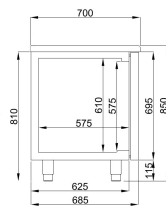

700 REFRIGERATED COUNTER 1 DOOR 4 DRAWERS ENERGY LINE

€3,500.00

SKU:

7489.5530

| | | | |
|---------------------------|---------------|-------------------------------|--|
| EAN code | 7422242936900 | Type | Energy Line |
| Width (mm) | 1865 | Depth (mm) | 700 |
| Height (mm) | 850 | Material | Stainless steel 430 |
| Gross Weight (kg) | 175 | Particulars | De deuren en laden zijn niet zelfsluitend. |
| Voltage (Volt) | 230 | Frequency (Hz) | 50 |
| Electrical power (kW) | 0,227 | Cooling agent | R 290 |
| Temperature range (°C) | -2/+8 | Number of guide pairs | 8 |
| Number of grids | 2 | Guides distance (mm) | Variabel 40/80/10 |
| Gross Capacity (Ltr) | 474 | Contents of GN | 1/1 |
| Type of cooling | Ventilated | Number of doors | 1 |
| Number of drawers | 4 | Noise level (dB) | 40 |
| Defrost | Automatic | Max. ambient temperature (°C) | 43 |
| Insulation thickness (mm) | 50 | Energy Class (A/G) | A |
| Brand | COMBISTEEL | Plug and play (EU only) | Yes |