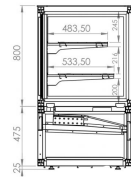

## COLD DISPLAY 300L

€3,480.00

SKU:

7489.5450

EAN code	7422242912904	Width (mm)	800
Depth (mm)	780	Height (mm)	1300
Color	Black	Gross Weight (kg)	100
Voltage (Volt)	230	Frequency (Hz)	50
Electrical power (kW)	0,35	Model tabletop/ freestanding/drop-in	Freestanding
Cooling agent	R 290	Temperature range (°C)	+2/+10
Gross Capacity (Ltr)	300	Double glass	Yes
Lights	Yes, LED	Type of cooling	Ventilated
Lockable	Yes	Mobile	No
Number of levels	2	Noise level (dB)	55-60
Execution window	Right	Defrost	Automatic
Max. ambient temperature (°C)	30	Insulation thickness (mm)	40
Energy Class (A/G)	No energy label required	Brand	COMBISTEEL
Refrigerant quantity (gr)	100	Plug and play (EU only)	Yes