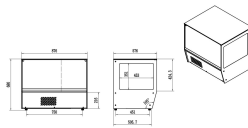

COLD DISPLAY 159L

€1,360.00

SKU:

7450.0675

EAN code	7422242912966	Width (mm)	873
Depth (mm)	576	Height (mm)	678
Gross Weight (kg)	97	Voltage (Volt)	230
Frequency (Hz)	50	Electrical power (kW)	0,16
Cooling agent	R 600 A	Temperature range (°C)	+3/+8
Net Capacity (Ltr)	159	Dim. interior WxDxH (mm)	840x479x396
Lights	Yes, LED	Type of cooling	Ventilated
Number of levels	2	Execution window	curved
Defrost	Automatic	Brand	COMBISTEEL
Plug and play (EU only)	Yes		