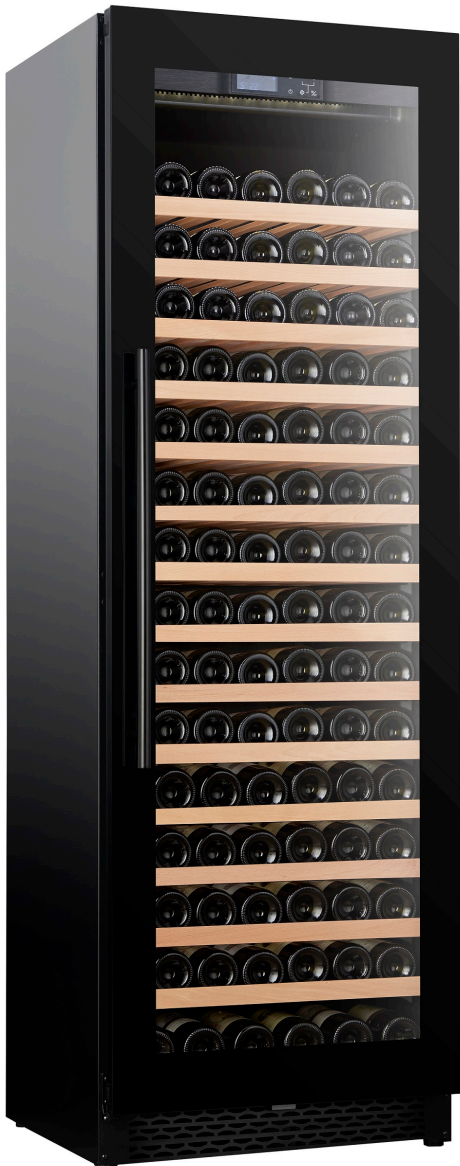

WINE COOLER 325L SINGLE ZONE

€2,220.00

SKU:

7525.0040

EAN code	7422242896822	Width (mm)	595
Depth (mm)	570	Height (mm)	1790
Material	Powder coated steel	Color	Black
Parcel ready	No	Gross Weight (kg)	112
Net weight(kg)	92	Voltage (Volt)	230
Frequency (Hz)	50	Electrical power (kW)	0,18
Cooling agent	R 600 A	Temperature range (°C)	+5/+20
Number of grids	14	Number of bottles	106
Gross Capacity (Ltr)	325	Lights	Yes, LED
Type of cooling	Ventilated	Lockable	No
Mobile	No	Number of doors	1
Door reversible	Yes	Noise level (dB)	40
Defrost	Automatic	Max. ambient temperature (°C)	43
Insulation thickness (mm)	55	Energy Class (A/G)	G
Brand	COMBISTEEL	Refrigerant quantity (gr)	45
EPREL ID	424657	Plug and play (EU only)	Yes

Combisteel

7525.0040

145 kWh/annum

106

43dB

ABC D

2019/2016