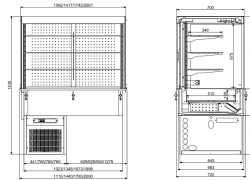

DROP-IN CUBIC REFRIGERATED DISPLAY WALL MODEL - ROLL-UP 4/1

€10,720.00

SKU:

7495.0170

EAN code	7422242925904	Width (mm)	1440
Depth (mm)	720	Height (mm)	1430
Parcel ready	No	Gross Weight (kg)	143
Voltage (Volt)	230	Frequency (Hz)	50/60
Ampere (A)	5,9	Electrical power (kW)	1,09
Cooling agent	R 455A	Temperature range (°C)	0/+4 - +4/+10
Installation Width (mm)	1415	Installation depth (mm)	690
Contents of GN	4/1	Lights	Yes, LED
Type of cooling	Ventilated	Night cover	Ja
Defrost	Automatic	Brand	COMBISTEEL
Refrigerant quantity (gr)	820		