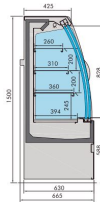

COLD DISPLAY NOAH WITH SLIDING DOORS 1.3

€5,830.00

SKU:

7350.0020

EAN code	7422242933961	Width (mm)	1310
Depth (mm)	665	Height (mm)	1500
Color	Black	Gross Weight (kg)	210
Voltage (Volt)	230	Frequency (Hz)	50
Electrical power (kW)	1.8	Model tabletop/ freestanding/drop-in	Freestanding
Cooling agent	R 290	Temperature range (°C)	+2/+8
Showcase area (m2)	1,13	Lights	Yes, LED
Type of cooling	Ventilated	Lockable	No
Mobile	No	Number of doors	2
Number of levels	3	Noise level (dB)	59
Execution window	curved	Defrost	Automatic
Max. ambient temperature (°C)	25	Energy Class (A/G)	C
Brand	COMBISTEEL	Plug and play (EU only)	Yes