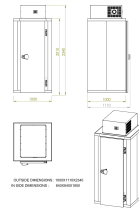

MINI COLD ROOM INCL. POSITIVE UNIT

€4,155.00

SKU:

7489.0300

EAN code	7422242915950	Type	Pro Line
Width (mm)	1000	Depth (mm)	1000
Height (mm)	2340	Accessories included	3x 840x500mm roosters
Gross Weight (kg)	230	Voltage (Volt)	230
Frequency (Hz)	50	Electrical power (kW)	0,85
Cooling agent	R 290	Temperature range (°C)	-2/+8
Capacity (m3)	1,59	Gross Capacity (Ltr)	1300
Dim. interior WxDxH (mm)	840x840x1850	Lockable	Yes
Door reversible	Yes	Width door (mm)	630
Defrost	Automatic	Max. ambient temperature (°C)	32
Insulation thickness (mm)	80	Brand	COMBISTEEL
Refrigerant quantity (gr)	150		