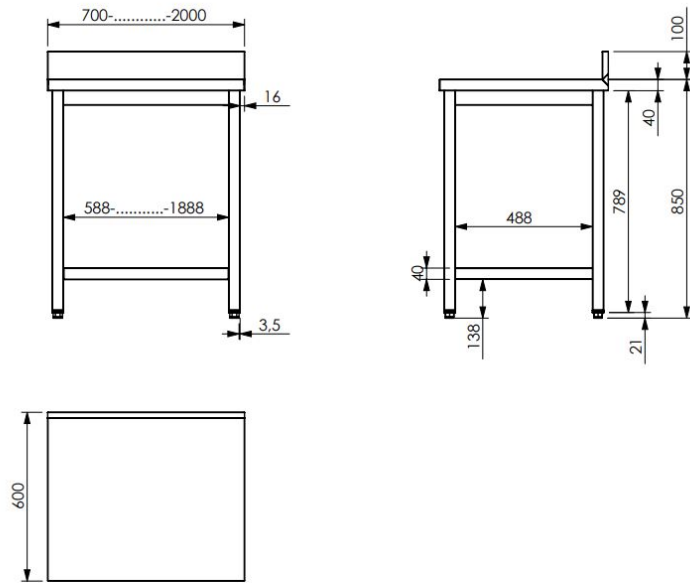

**600 WORKTABLE OPEN FRAME UPSTAND
FLAT PACKED 1400**

€325.00

SKU:

7333.0040

| | | | |
|-------------------------------|---------------------|--------------|--------------------------------------|
| EAN code | 7422242951934 | Width (mm) | 1400 |
| Depth (mm) | 600 | Height (mm) | 850 |
| Material | Stainless steel 430 | Parcel ready | No |
| Gross Weight (kg) | 51 | Particulars | De poten zijn uitdraaibaar tot 90cm. |
| Max. load capacity shelf (kg) | 280 | Brand | COMBISTEEL |

(WIDTH DIMENSIONS)
700/800/900/1000/1200/1400/1500/1600/1800/2000