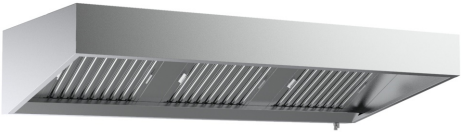

## 950 WALL-MOUNTED HOOD 1600

€550.00

SKU:

7333.0610

EAN code	7422242941935	Width (mm)	1600
Depth (mm)	950	Height (mm)	400
Material	Stainless steel 430	Gross Weight (kg)	36
Size filter(s) WxDxH (mm)	2x 495x495x25	Lights	Yes
Number of Filters	2	Filters	Yes
Tap	Yes	Controller	No
Engine	No	Brand	COMBISTEEL