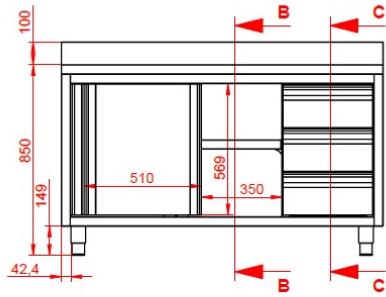

**700 WORKTABLE SLIDING DOORS
DRAWERS RIGHT WITH UPSTAND 1400**

€1,135.00

SKU:

7333.0272

EAN code	7422242960912	Type	1/1 GN
Width (mm)	1400	Depth (mm)	700
Height (mm)	850	Material	Stainless steel 430
Parcel ready	No	Gross Weight (kg)	92
Brand	COMBISTEEL		