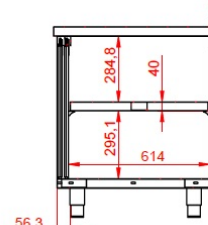

**700 WORKTABLE SLIDING DOORS
DRAWERS RIGHT WITH UPSTAND 1400**

€1,135.00

SKU:

7333.0272

EAN code	7422242960912	Type	1/1 GN
Width (mm)	1400	Depth (mm)	700
Height (mm)	850	Material	Stainless steel 430
Parcel ready	No	Gross Weight (kg)	92
Brand	COMBISTEEL		