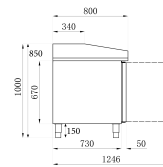

## PIZZA COUNTER 2 DOORS 7 DOUGH DRAWERS

€1,945.00

SKU:

7950.0042

EAN code	7435137815839	Type	Standard Line
Width (mm)	2025	Depth (mm)	800
Height (mm)	1000	Material	Stainless steel 18/8
Material interior	Stainless steel 201	Color	Stainless steel
Gross Weight (kg)	295	Particulars	The granite top is made of natural granite, there may be some color difference.
Voltage (Volt)	230	Frequency (Hz)	50
Electrical power (kW)	0,34	Cooling agent	R 600 A
Temperature range (°C)	+2 / + 8	Net Capacity (Ltr)	580
Dim. interior WxDxH (mm)	945x680x560	Type of cooling	Ventilated
Number of doors	2	Number of drawers	7
Noise level (dB)	42	Defrost	Automatic
Energy Class (A/G)	C	Power consumption (Kw/24h)	2.4
Brand	COMBISTEEL	Refrigerant quantity (gr)	95
EPREL ID	2118880	Plug and play (EU only)	Yes