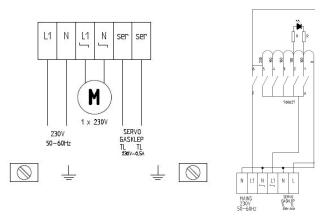

SPEED GOVERNOR 1 PHASE 3 AMP

€210.00

SKU:

7223.0058

EAN code	7435137859857	Type	TM 2-3
Width (mm)	192	Depth (mm)	152
Height (mm)	87	Parcel ready	Yes
Gross Weight (kg)	2	Voltage (Volt)	230
Ampere (A)	3	Brand	COMBISTEEL