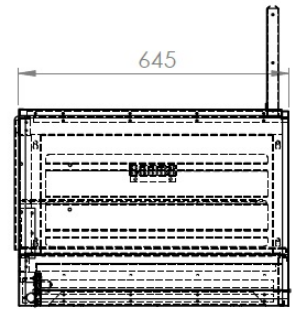

## BASE 700 GAS STOVE 6 BU. WITH GAS OVEN

€3,925.00

SKU:

7178.0420

oven not ventilated

manual thermostat

EAN code	6017442013042	Width (mm)	1200
Depth (mm)	700	Height (mm)	900
Parcel ready	No	Gross Weight (kg)	203
Particulars	oven not ventilated ???????manual thermostat	Total gas output (kW)	6x 6,5
Version	Gas	Model tabletop/ freestanding/drop-in	Freestanding
Oven power (kW)	6	Number of burners	6
Brand	COMBISTEEL		

Note: WxDxH 543x645x266