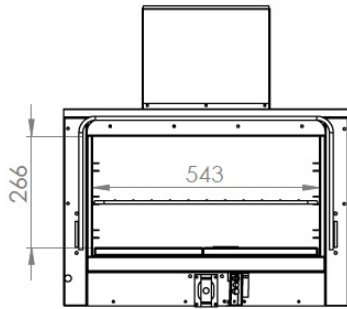

## BASE 700 GAS STOVE 6 BU. WITH GAS OVEN

€3,925.00

SKU:

7178.0420

oven not ventilated

manual thermostat

EAN code	6017442013042	Width (mm)	1200
Depth (mm)	700	Height (mm)	900
Parcel ready	No	Gross Weight (kg)	203
Particulars	oven not ventilated ???????manual thermostat	Total gas output (kW)	6x 6,5
Version	Gas	Model tabletop/ freestanding/drop-in	Freestanding
Oven power (kW)	6	Number of burners	6
Brand	COMBISTEEL		

Note: WxDxH 543x645x266