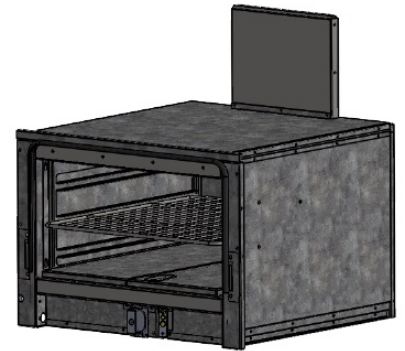

## BASE 700 GAS STOVE 6 BU. WITH GAS OVEN

€3,925.00

SKU:

7178.0420

oven not ventilated

manual thermostat

EAN code	6017442013042	Width (mm)	1200
Depth (mm)	700	Height (mm)	900
Parcel ready	No	Gross Weight (kg)	203
Particulars	oven not ventilated ???????manual thermostat	Total gas output (kW)	6x 6,5
Version	Gas	Model tabletop/ freestanding/drop-in	Freestanding
Oven power (kW)	6	Number of burners	6
Brand	COMBISTEEL		

Note: WxDxH 543x645x266