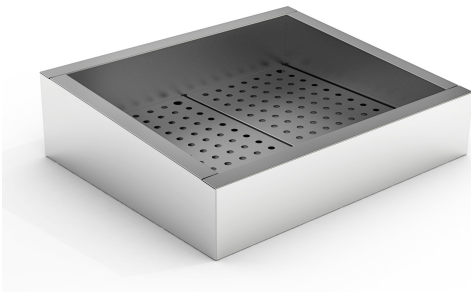

**CRUSHED ICE BIN INCLINE 2/1 GN AISI 304
DRAIN ON THE OPERATING SIDE**

€1,085.00

SKU:

7013.2785

EAN code	7435137816881	Width (mm)	722
Depth (mm)	590	Height (mm)	160
Parcel ready	No	Contents of GN	1/1
Lights	No		