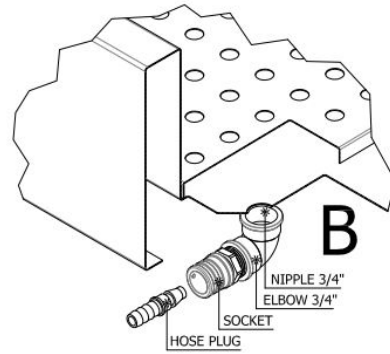

## CRUSHED ICE BIN 4/1 GN

€1,365.00

SKU:

7013.2715

EAN code	7435137815884	Width (mm)	1362
Depth (mm)	590	Height (mm)	170
Parcel ready	No	Gross Weight (kg)	24
Contents of GN	4/1	Lights	No

CRUSHED ICE BASINS:  
STAINLESS STEEL 1.2 mm.

**DRAIN:** STAINLESS STEEL  
QUICK CONNECT COUPLING  
WITH SHUTT-OFF