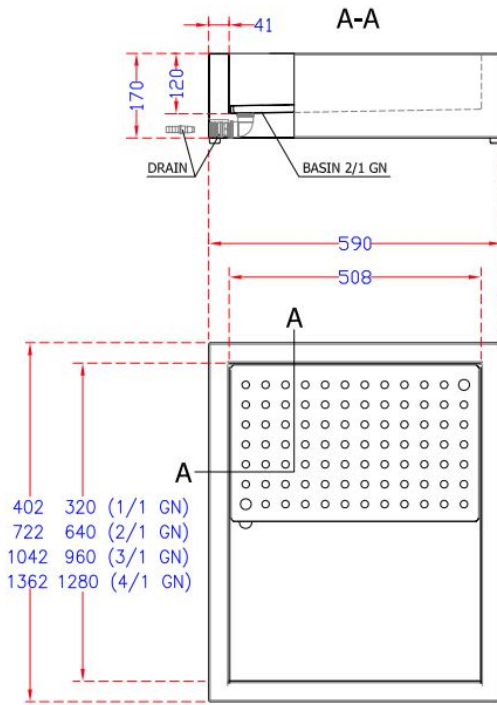

## CRUSHED ICE BIN 4/1 GN

€1,365.00

SKU:

7013.2715

EAN code	7435137815884	Width (mm)	1362
Depth (mm)	590	Height (mm)	170
Parcel ready	No	Gross Weight (kg)	24
Contents of GN	4/1	Lights	No

CRUSHED ICE BASINS:  
STAINLESS STEEL 1.2 mm.