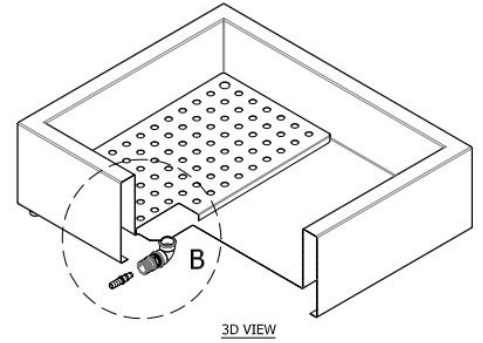

## CRUSHED ICE BIN 4/1 GN

€1,365.00

SKU:

7013.2715

EAN code	7435137815884	Width (mm)	1362
Depth (mm)	590	Height (mm)	170
Parcel ready	No	Gross Weight (kg)	24
Contents of GN	4/1	Lights	No

CRUSHED ICE BASINS:  
STAINLESS STEEL 1.2 mm.

**DRAIN:** STAINLESS STEEL  
QUICK CONNECT COUPLING  
WITH SHUTT-OFF