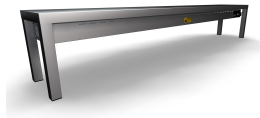

**OVERSHELF CERAMIC HEATED 1 LEVEL
2000 6 HEATERS OF 250W**

€1,290.00

SKU:

7020.0725

EAN code	7435137877875	Width (mm)	2000
Depth (mm)	300	Height (mm)	350
Material	Stainless steel	Parcel ready	No
Gross Weight (kg)	17	Voltage (Volt)	230
Frequency (Hz)	50	Electrical power (kW)	1,5
Number of elements	6x 250W	Brand	COMBISTEEL
Plug and play (EU only)	Yes		

ETAGERES SINGLE + Heat strip
brushed stainless steel 1mm.