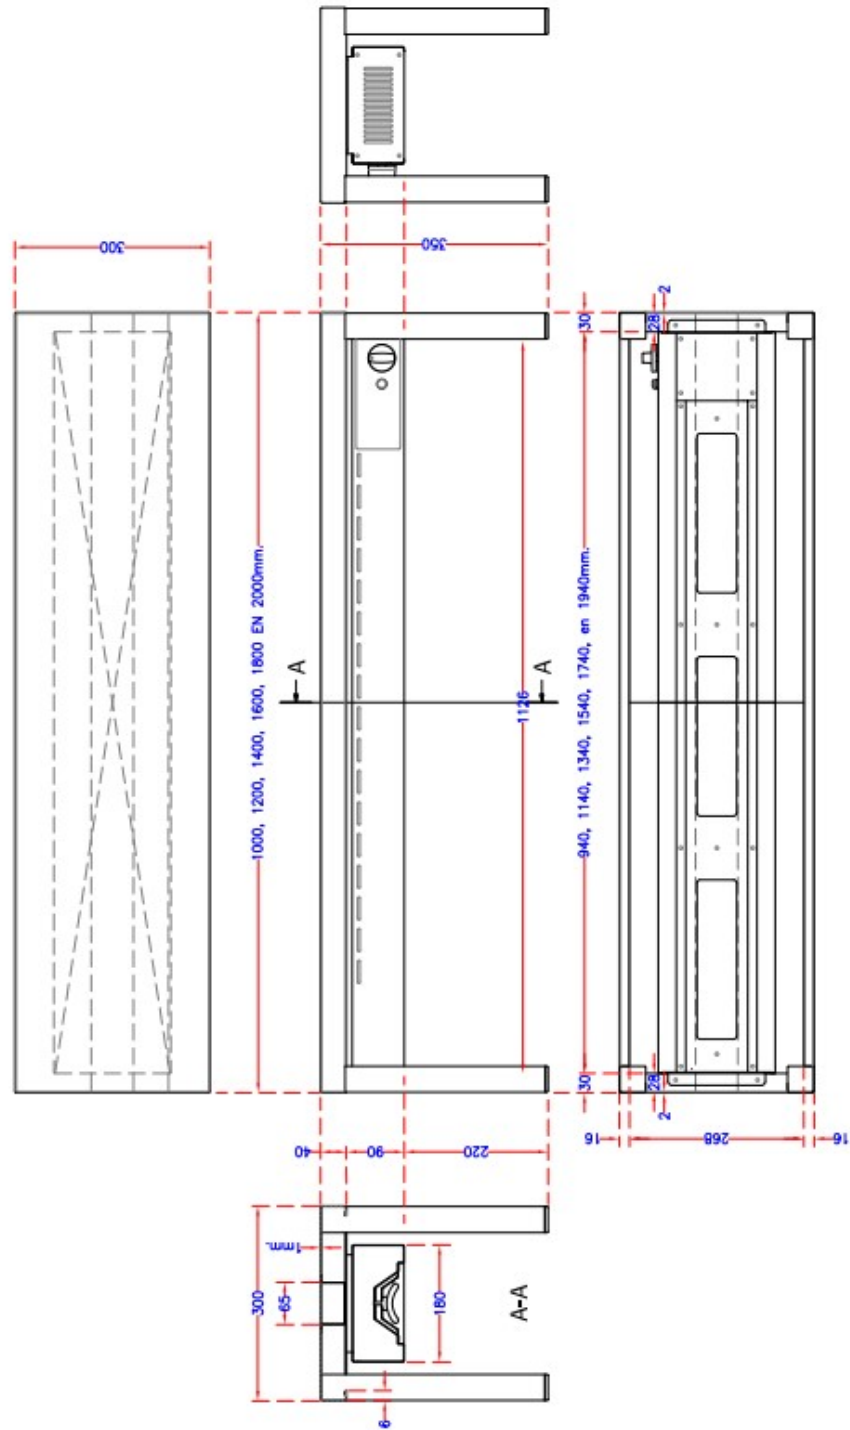

**OVERSHELF CERAMIC HEATED 1 LEVEL
2000 6 HEATERS OF 250W**

€1,290.00

SKU:

7020.0725

EAN code	7435137877875	Width (mm)	2000
Depth (mm)	300	Height (mm)	350
Material	Stainless steel	Parcel ready	No
Gross Weight (kg)	17	Voltage (Volt)	230
Frequency (Hz)	50	Electrical power (kW)	1,5
Number of elements	6x 250W	Brand	COMBISTEEL
Plug and play (EU only)	Yes		

ETAGERES SINGLE + Heat strip
brushed stainless steel 1mm.