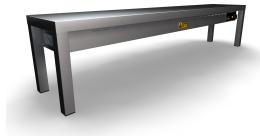

**OVERSHELF CERAMIC HEATED 1 LEVEL
1600 4 HEATERS OF 250W**

€1,100.00

SKU:

7020.0715

EAN code	7435137877851	Width (mm)	1600
Depth (mm)	300	Height (mm)	350
Material	Stainless steel	Parcel ready	No
Gross Weight (kg)	14	Voltage (Volt)	230
Frequency (Hz)	50	Electrical power (kW)	1
Number of elements	4x 250W	Brand	COMBISTEEL
Plug and play (EU only)	Yes		

ETAGERES SINGLE + Heat strip
brushed stainless steel 1mm.