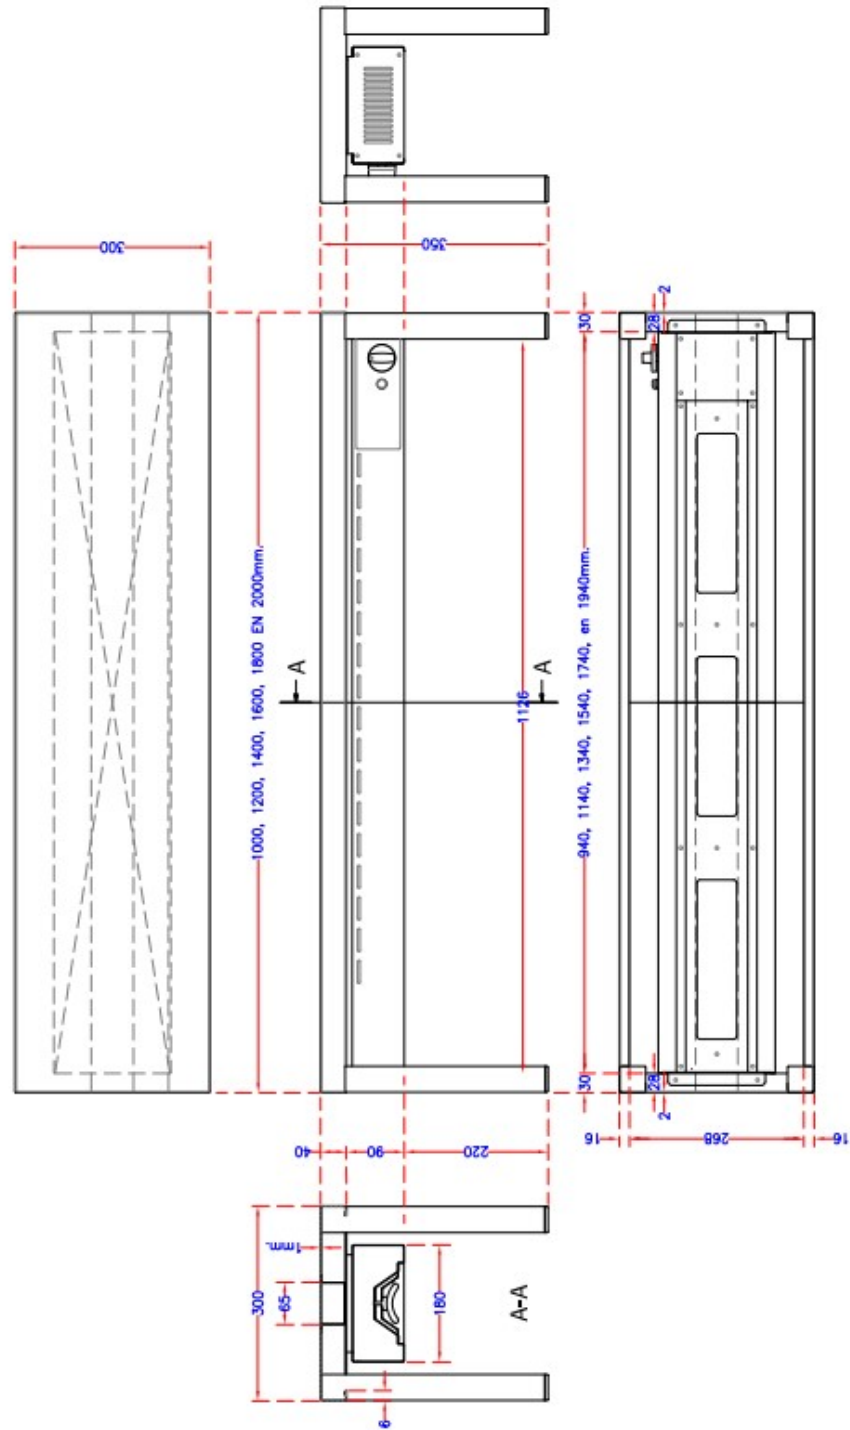

**OVERSHELF CERAMIC HEATED 1 LEVEL
1600 4 HEATERS OF 250W**

€1,100.00

SKU:

7020.0715

EAN code	7435137877851	Width (mm)	1600
Depth (mm)	300	Height (mm)	350
Material	Stainless steel	Parcel ready	No
Gross Weight (kg)	14	Voltage (Volt)	230
Frequency (Hz)	50	Electrical power (kW)	1
Number of elements	4x 250W	Brand	COMBISTEEL
Plug and play (EU only)	Yes		

ETAGERES SINGLE + Heat strip
brushed stainless steel 1mm.