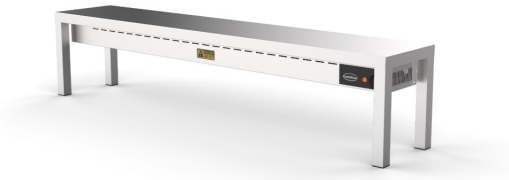

**OVERSHELF CERAMIC HEATED 1 LEVEL
1600 4 HEATERS OF 250W**

€1,100.00

SKU:

7020.0715

EAN code	7435137877851	Width (mm)	1600
Depth (mm)	300	Height (mm)	350
Material	Stainless steel	Parcel ready	No
Gross Weight (kg)	14	Voltage (Volt)	230
Frequency (Hz)	50	Electrical power (kW)	1
Number of elements	4x 250W	Brand	COMBISTEEL
Plug and play (EU only)	Yes		

ETAGERES SINGLE + Heat strip
brushed stainless steel 1mm.