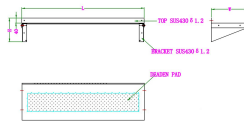

400 SS WALL SHELVES 800 INCL. BRACKETS

€80.00

SKU:

7490.0190

EAN code	7435137820857	Width (mm)	800
Depth (mm)	400	Height (mm)	190
Material	Stainless steel 430	Parcel ready	Yes
Gross Weight (kg)	1	Max. load capacity shelf (kg)	30
Brand	COMBISTEEL		