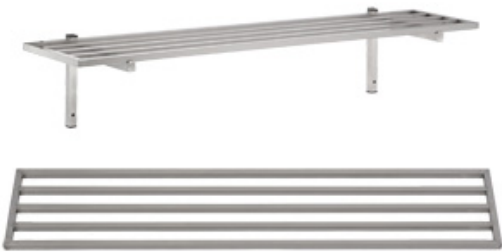

SS TUBE SHELF 1400 INCL. BRACKETS

€315.00

SKU:

7419.0304

EAN code	7435137860884	Width (mm)	1400
Depth (mm)	300	Height (mm)	20
Material	Stainless steel 430	Parcel ready	Yes
Net weight(kg)	7		