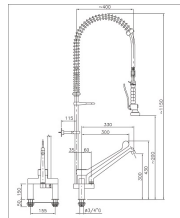

PRE RINSE UNIT ELBOW COMMAND WITH 2-HOLES

€662.00

SKU:

7212.0035

Parcel ready	Yes	EAN code	7435137857853
Gross Weight (kg)	7	Connection	2 Holes
Water inlet (Inch)	3/4	Mounting hole faucet (mm)	29
Brand	KLARCO		