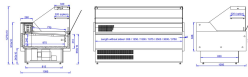

COLD DISPLAY MORRIS 3.0 *TRANSPORT ON REQUEST*

€5,980.00

SKU:

7486.0085

EAN code	7435137837817	Width (mm)	3084
Depth (mm)	1095	Height (mm)	1280
Color	Black	Gross Weight (kg)	300
Particulars	Has 4 pcs of back doors for storage (500x240mm)	Voltage (Volt)	230
Frequency (Hz)	50	Electrical power (kW)	1,3
Model tabletop/ freestanding/drop-in	Freestanding	Cooling agent	R 290
Temperature range (°C)	+2/ +10	Showcase area (m2)	2.0
Lights	Yes, LED	Type of cooling	Static
Under cooling	Yes	Execution window	Right
Defrost	Automatic	Energy Class (A/G)	F
Brand	COMBISTEEL	Refrigerant quantity (gr)	120
EPREL ID	2501119	Plug and play (EU only)	Yes