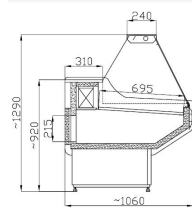

## COLD DISPLAY OWEN 2.5 \*TRANSPORT ON REQUEST\*

€4,510.00

SKU:

7486.0030

EAN code	6017431995984	Width (mm)	2490
Depth (mm)	1060	Height (mm)	1310
Color	White	Gross Weight (kg)	350
Voltage (Volt)	230	Frequency (Hz)	50
Electrical power (kW)	1	Model tabletop/ freestanding/drop-in	Freestanding
Cooling agent	R 290	Temperature range (°C)	+2/ +10
Showcase area (m2)	1.7	Type of cooling	Static
Number of doors	3	Under cooling	Yes
Defrost	Automatic	Brand	COMBISTEEL
Refrigerant quantity (gr)	110	Plug and play (EU only)	Yes