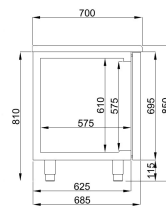

700 REFRIGERATED NEGATIVE COUNTER 3 DOORS MONOBLOCK ENERGY LINE

€3,595.00

SKU:

7489.5135

EAN code	6017432431443	Type	Pro Line / Energy Line
Width (mm)	1785	Depth (mm)	700
Height (mm)	850	Material	Stainless steel 430
Gross Weight (kg)	170	Voltage (Volt)	230
Frequency (Hz)	50/60	Electrical power (kW)	0,18
Cooling agent	R 290	Temperature range (°C)	-10/-22
Number of grids	3	Gross Capacity (Ltr)	474
Contents of GN	1/1	Type of cooling	Ventilated
Number of doors	3	Defrost	Automatic
Max. ambient temperature (°C)	43	Insulation thickness (mm)	60
Energy Class (A/G)	C	Brand	COMBISTEEL
Refrigerant quantity (gr)	80	Plug and play (EU only)	Yes