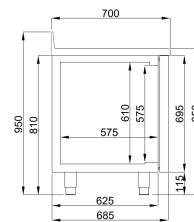

700 REFRIGERATED COUNTER UPSTAND 4 DOORS MONOBLOCK ENERGY LINE

€3,350.00

SKU:

7489.5410

EAN code	6017439293266	Type	Pro Line
Width (mm)	2270	Depth (mm)	700
Height (mm)	860	Material	Stainless steel 430
Gross Weight (kg)	205	Voltage (Volt)	230
Frequency (Hz)	50/60	Electrical power (kW)	0,308
Cooling agent	R 290	Temperature range (°C)	-2/+8
Number of guide pairs	8	Number of grids	4
Guides distance (mm)	Variabel, 40/80/10	Gross Capacity (Ltr)	632
Contents of GN	1/1	Type of cooling	Ventilated
Number of doors	4	Noise level (dB)	40
Defrost	Automatic	Max. ambient temperature (°C)	43
Insulation thickness (mm)	60	Energy Class (A/G)	A
Brand	COMBISTEEL	Refrigerant quantity (gr)	120
Plug and play (EU only)	Yes		