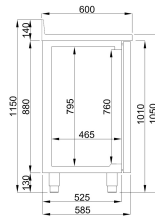

## 600 REFRIGERATED COUNTER 3 DOORS WITH DISPOSAL DRAWER FOR COFFEE

€3,685.00

SKU:

7489.5265

EAN code	7435137840886	Width (mm)	2135
Depth (mm)	600	Height (mm)	1050
Material	Stainless steel 430	Gross Weight (kg)	200
Voltage (Volt)	230	Frequency (Hz)	50
Electrical power (kW)	0.36	Cooling agent	R 290
Temperature range (°C)	-2/+8	Number of grids	3
Gross Capacity (Ltr)	632	Contents of GN	3x 1/1GN
Operation	Digital	Number of doors	3
Defrost	Automatic	Max. ambient temperature (°C)	43
Insulation thickness (mm)	60	Energy Class (A/G)	D
Refrigerant quantity (gr)	110	Plug and play (EU only)	Yes