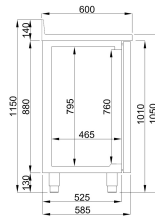

**600 REFRIGERATED COUNTER 2 DOORS  
WITH DISPOSAL DRAWER FOR COFFEE**

**€3,070.00**

**SKU:**

**7489.5260**

EAN code	7435137840879	Width (mm)	1580
Depth (mm)	600	Height (mm)	1050
Material	Stainless steel 430	Gross Weight (kg)	170
Voltage (Volt)	230	Frequency (Hz)	50
Electrical power (kW)	0.3	Cooling agent	R 290
Temperature range (°C)	-2/+8	Number of grids	2
Gross Capacity (Ltr)	550	Contents of GN	2x 1/1GN
Operation	Digital	Number of doors	2
Defrost	Automatic	Max. ambient temperature (°C)	43
Insulation thickness (mm)	60	Energy Class (A/G)	D
Brand	COMBISTEEL	Refrigerant quantity (gr)	100
Plug and play (EU only)	Yes		