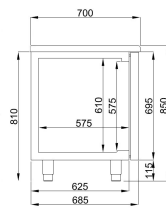

## 700 REFRIGERATED COUNTER 6 DRAWERS MONOBLOCK ENERGY LINE

€4,410.00

SKU:

7489.5380

EAN code	7435137843818	Type	Pro Line
Width (mm)	1785	Depth (mm)	700
Height (mm)	850	Material	Stainless steel 430
Gross Weight (kg)	170	Voltage (Volt)	230
Frequency (Hz)	50	Electrical power (kW)	0,227
Cooling agent	R 290	Temperature range (°C)	-2/+8
Gross Capacity (Ltr)	474	Type of cooling	Ventilated
Number of drawers	6	Noise level (dB)	40
Defrost	Automatic	Max. ambient temperature (°C)	43
Insulation thickness (mm)	60	Energy Class (A/G)	A
Brand	COMBISTEEL	Refrigerant quantity (gr)	120
Plug and play (EU only)	Yes		