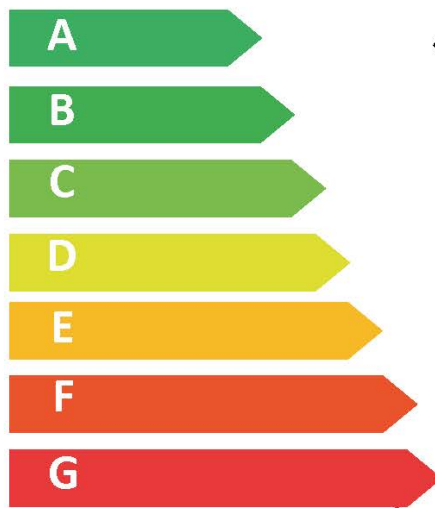

EAN code	7435137843818	Type	Pro Line
Width (mm)	1785	Depth (mm)	700
Height (mm)	850	Material	Stainless steel 430
Gross Weight (kg)	170	Voltage (Volt)	230
Frequency (Hz)	50	Electrical power (kW)	0,227
Cooling agent	R 290	Temperature range (°C)	-2/+8
Gross Capacity (Ltr)	474	Type of cooling	Ventilated
Number of drawers	6	Noise level (dB)	40
Defrost	Automatic	Max. ambient temperature (°C)	43
Insulation thickness (mm)	60	Energy Class (A/G)	A
Brand	COMBISTEEL	Refrigerant quantity (gr)	120
Plug and play (EU only)	Yes		

ENERG
енергия · ενεργεια

COMBISTEEL

7489.5380

A

ENERGIA · ЕНЕРГИЯ · ΕΝΕΡΓΕΙΑ
ENERGIJA · ENERGY · ENERGIE
ENERGI

471
kWh/annum

2015/1094-IV