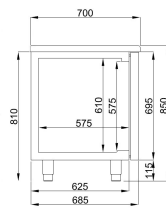

## 700 REFRIGERATED COUNTER 4 DRAWERS MONOBLOCK ENERGY LINE

€3,490.00

SKU:

7489.5375

EAN code	7435137843801	Type	Pro Line
Width (mm)	1300	Depth (mm)	700
Height (mm)	850	Material	Stainless steel 430
Gross Weight (kg)	136	Voltage (Volt)	230
Frequency (Hz)	50	Electrical power (kW)	0,12
Cooling agent	R 290	Temperature range (°C)	-2/+8
Gross Capacity (Ltr)	281	Type of cooling	Ventilated
Number of drawers	4	Noise level (dB)	40
Defrost	Automatic	Max. ambient temperature (°C)	43
Insulation thickness (mm)	60	Energy Class (A/G)	A
Brand	COMBISTEEL	Refrigerant quantity (gr)	110
Plug and play (EU only)	Yes		