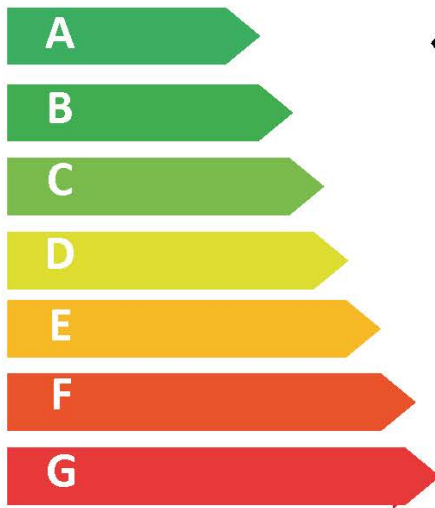

EAN code	7435137843801	Type	Pro Line
Width (mm)	1300	Depth (mm)	700
Height (mm)	850	Material	Stainless steel 430
Gross Weight (kg)	136	Voltage (Volt)	230
Frequency (Hz)	50	Electrical power (kW)	0,12
Cooling agent	R 290	Temperature range (°C)	-2/+8
Gross Capacity (Ltr)	281	Type of cooling	Ventilated
Number of drawers	4	Noise level (dB)	40
Defrost	Automatic	Max. ambient temperature (°C)	43
Insulation thickness (mm)	60	Energy Class (A/G)	A
Brand	COMBISTEEL	Refrigerant quantity (gr)	110
Plug and play (EU only)	Yes		

ENERG
енергия · ενεργεια

COMBISTEEL

7489.5375

A

ENERGIA · ЕНЕРГИЯ · ΕΝΕΡΓΕΙΑ
ENERGIJA · ENERGY · ENERGIE
ENERGI

416
kWh/annum

2015/1094-IV