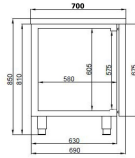

**700 REFRIGERATE COUNTER 4 DOORS
EXCL. MOTOR**

€3,965.00

SKU:

7489.5095

EAN code	6017440468486	Type	Pro Line
Width (mm)	2060	Depth (mm)	700
Height (mm)	850	Material	Stainless steel Aisi 304
Gross Weight (kg)	145	Voltage (Volt)	230
Frequency (Hz)	50/60	Electrical power (kW)	0,24
Temperature range (°C)	-2/+8	Number of grids	4
Gross Capacity (Ltr)	632	Contents of GN	1/1
Type of cooling	Ventilated	Number of doors	4
Noise level (dB)	40	Defrost	Automatic
Max. ambient temperature (°C)	32	Insulation thickness (mm)	50
Energy Class (A/G)	No energy label required	Brand	COMBISTEEL