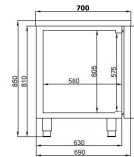

**700 REFRIGERATED COUNTER 3 DOORS  
EXCL. MOTOR**

**€3,170.00**

**SKU:**

**7489.5090**

EAN code	6017436727740	Type	Pro Line
Width (mm)	1600	Depth (mm)	700
Height (mm)	850	Material	Stainless steel Aisi 304
Gross Weight (kg)	115	Voltage (Volt)	230
Frequency (Hz)	50/60	Electrical power (kW)	0,24
Temperature range (°C)	-2/+8	Number of grids	3
Gross Capacity (Ltr)	474	Contents of GN	1/1
Type of cooling	Ventilated	Number of doors	3
Noise level (dB)	40	Defrost	Automatic
Max. ambient temperature (°C)	32	Insulation thickness (mm)	50
Energy Class (A/G)	No energy label required	Brand	COMBISTEEL