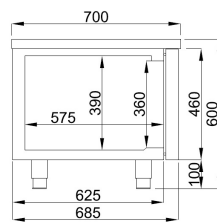

## REFRIGERATED COUNTER 600 HEIGHT 4 DOORS

€3,490.00

SKU:

7489.5082

EAN code	6017436929984	Type	Pro Line
Width (mm)	2130	Depth (mm)	700
Height (mm)	600	Material	Stainless steel Aisi 304
Gross Weight (kg)	165	Voltage (Volt)	230
Frequency (Hz)	50/60	Electrical power (kW)	0,35
Cooling agent	R 290	Temperature range (°C)	-2/+8
Number of grids	3	Gross Capacity (Ltr)	360
Contents of GN	1/1	Dim. interior WxDxH (mm)	1760x562x390
Type of cooling	Ventilated	Number of doors	4
Noise level (dB)	40	Defrost	Automatic
Max. ambient temperature (°C)	43	Insulation thickness (mm)	50
Energy Class (A/G)	D	Brand	COMBISTEEL
Refrigerant quantity (gr)	80	Plug and play (EU only)	Yes