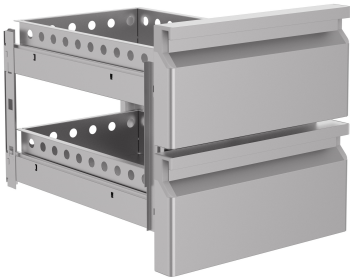

**DRAWERSET 2-DRAWERS FOR
7450.0755-0760-0765 CombiSteel doesn't give
any warranty on the installation of the
drawerset**

€650.00

SKU:

7451.0195

EAN code	6017442133160	Type	Standard Line
Parcel ready	No	Net weight(kg)	5
Brand	COMBISTEEL		